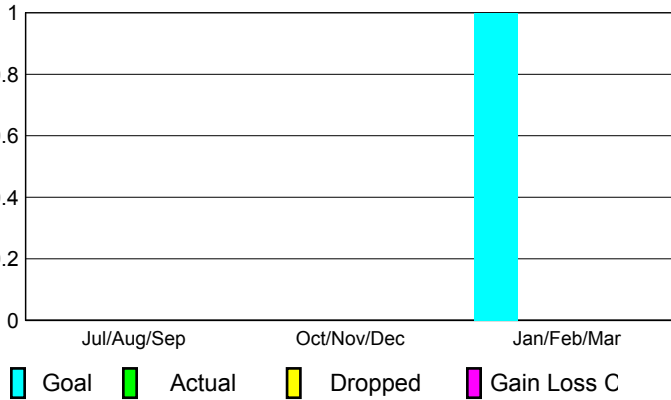

2008-2009 GMT Quarterly Report for District (or Undistricted) **District 335 A**

GMT: **Junichi Takata**

Location: **JAPAN**

GMT CA: **5**

CLUBS

Club Results 2008-2009

Clubs 2007-2008

Month	New Club	Actual New	Actual Dropped	Gain/Loss of	Gain/Loss of
	Goal	New Clubs	Dropped Clubs	Clubs	Clubs
Jul/Aug/Sep	0	0	0	0	1
Oct/Nov/Dec	0	0	0	0	0
Jan/Feb/Mar	1	0	0	0	1
Totals	1	0	0	0	2

Club Results 2008-2009

Goal, New, Dropped, Gain/Loss

Comparison of Club Gain/Loss

Current Year Compared to the Previous Year

YTD Status Quo Clubs 2008-2009

Status Quo Clubs Compared to Status Quo Members

MEMBERSHIP