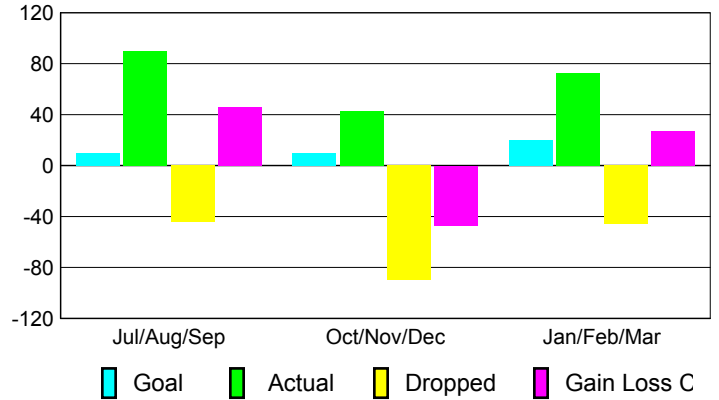

Membership Results 2008-2009

Goal, New, Dropped, Gain/Loss