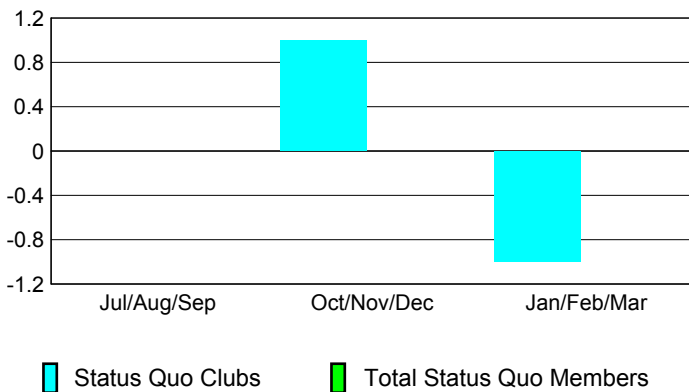

Club Results 2008-2009

Goal, New, Dropped, Gain/Loss

Comparison of Club Gain/Loss

Current Year Compared to the Previous Year

YTD Status Quo Clubs 2008-2009

Status Quo Clubs Compared to Status Quo Members

MEMBERSHIP

Membership Results 2008-2009

Membership 2007-2008

Month	Net Memb	Actual New	Actual Dropped	Gain/Loss of	Gain/Loss of
	Goal	New Memb	Dropped Memb	Memb	Memb
Jul/Aug/Sep	10	90	-44	46	74
Oct/Nov/Dec	10	43	-90	-47	16
Jan/Feb/Mar	20	73	-46	27	3
Totals	40	206	-180	26	93