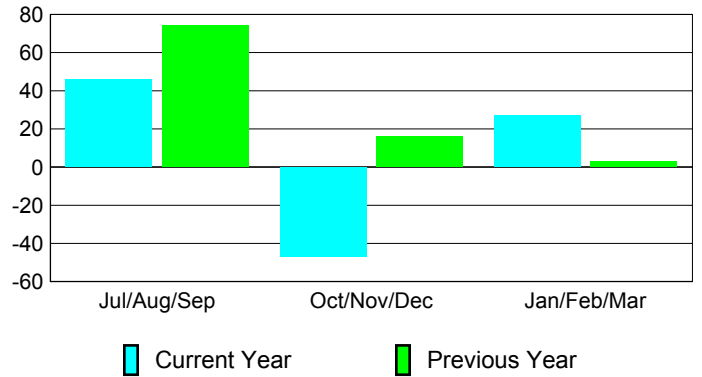

Membership Results 2008-2009

Membership 2007-2008

Month	Net Memb	Actual New	Actual Dropped	Gain/Loss of	Gain/Loss of
	Goal	New Memb	Dropped Memb	Memb	Memb
Jul/Aug/Sep	10	90	-44	46	74
Oct/Nov/Dec	10	43	-90	-47	16
Jan/Feb/Mar	20	73	-46	27	3
Totals	40	206	-180	26	93

Membership Results 2008-2009

Goal, New, Dropped, Gain/Loss

Comparison of Membership Gain/Loss

Current Year Compared to the Previous Year

Gender Comparison 2008-2009